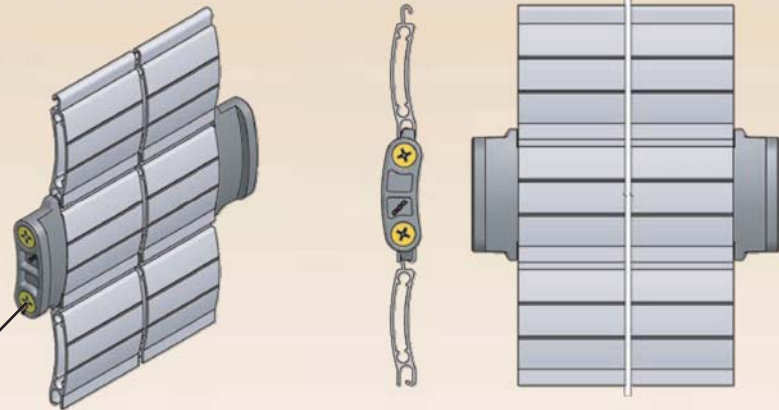

CROCI offers you the best in SECURITY and STORM PROTECTION for your home or business

- Competitive prices
- Adds value to home or business
- Provides more benefits than window products alone
- May be built-in at time of construction or as add-on
- Orders may be in bulk components, knock down kits or finished shutters
- Easier to install than impact-resistant glass
- Easier to replace damaged slats after a storm than damaged windows
- Powder coated without solvent to protect our environment

ES/44SUP SLAT END RETENTION SYSTEM

Same screw #10
as ES/55SUP

- Croci is an international company
- 50 years of experience in shutter design and manufacturing
- Family owned and operated
- Manufactured in the U.S. (Florida)